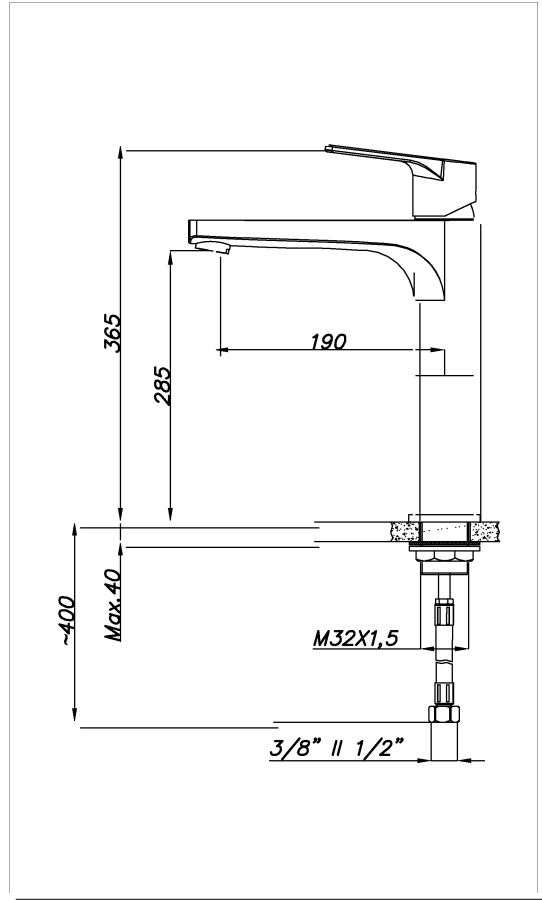

### Technical Specifications

Finish	Chrome
Manufacturer Warranty	10 Year
Flow Rate	(at 3 bar) 9 L/min
Water Connection Flex Dimension	3/8"
Product Standard	TS EN 817 (Single Control)
Body Raw Material	Brass
Aerator Type	M24X1 Male Threaded
Operation Type	Ceramic Disc Cartridge Ø35 mm With Leg Direct Flex Inlet
Number Of Control Handle	Single
Material Of Control Handle	Metal
Max. Performance Pressure	10 Bar
Suggested Performance Pressure	3 Bar
Min. Performance Pressure	0.5 Bar
Suggested Min. Pressure	1 Bar
Max. Performance Temperature	80°C
Suggested Performance Temperature	60°C
Installation Connection Type	Countertop
Spout Length	190 mm
Spout Height	
Water Connection Flex Length	60 cm
Dimension Of Base Rosette	50 mm x 50 mm
Number Of Loom Holes For Assembly	1
Loom Hole Diameter	Ø33±1 mm
Max. Loom Thickness	40 mm
Spout / Pipe Type	Fix
Product Total Height	365 mm

# AZURE TALL LAVABO BATARYASI - 15680151 ~

Sıra	Adet	Parça/Grup Adı	Kod No	Ölçe	Malzeme
15	1	Setuskur	12010490	M5x8	AISI-304
14	1	Bıçe	12011290	Ø7,6	
13	1	Flex 60cm	13080190	M 10x1-3/8"	
12	1	Faturalı Somun	12140120	M32x1,5	
11	1	Tespit Plaka Contası	12450150	Ø4,3xØ3,3x3	NBR
10	1	Alt Bağlantı Burcu	12150030	M36x1,5-M32x1,5	
9	1	O-Ring	12011130	Ø40,87xØ3,53	NBR
8	1	Alt Gövde Tabanı	12680031		
7	1	Perlatör Gr.	13010191	M24x1	
6	1	Kumanda Kol Gr.	13680041		
5	1	Kartuş Rözetü	12010381	M37x1 25	CuZn40Pb2
4	1	Baskı Somunu	12020360	M37x1 25	Plastik
3	1	Kartuş (Flex Girişli)	12011390	Ø35	
2	1	Alt Gövde	12490241	L=140	
1	1	Gövde	12680151		