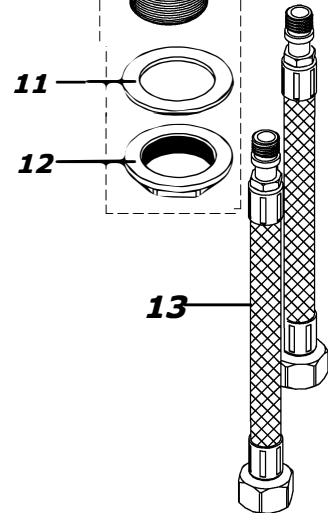

### Technical Specifications

Finish	Chrome
Manufacturer Warranty	10 Year
Flow Rate	(at 3 bar) 9 L/min
Water Connection Flex Dimension	3/8"
Product Standard	TS EN 817 (Single Control)
Body Raw Material	Brass
Aerator Type	M24X1 Male Threaded
Operation Type	Ceramic Disc Cartridge Ø35 mm With Leg Direct Flex Inlet
Number Of Control Handle	Single
Material Of Control Handle	Metal
Max. Performance Pressure	10 Bar
Suggested Performance Pressure	3 Bar
Min. Performance Pressure	0.5 Bar
Suggested Min. Pressure	1 Bar
Max. Performance Temperature	80°C
Suggested Performance Temperature	60°C
Installation Connection Type	Countertop
Spout Length	190 mm
Spout Height	
Water Connection Flex Length	60 cm
Dimension Of Base Rosette	50 mm x 50 mm
Number Of Loom Holes For Assembly	1
Loom Hole Diameter	Ø33±1 mm
Max. Loom Thickness	40 mm
Spout / Pipe Type	Fix
Product Total Height	365 mm

# AZURE TALL LAVABO BATARYASI - 15680151 ~

Sıra	Adet	Parça/Grup Adı	Kod No	Ölçe	Malzeme
15	1	Setuskur	12010490	M5x8	AISI-304
14	1	Bıçe	12011290	Ø7,6	
13	1	Flex 60cm	13080190	M 10x1-3/8"	
12	1	Faturalı Somun	12140120	M32x1,5	
11	1	Tespit Plaka Contası	12450150	Ø4,3xØ3,3x3	NBR
10	1	Alt Bağlantı Burcu	12150030	M36x1,5-M32x1,5	
9	1	O-Ring	12011130	Ø40,87xØ3,53	NBR
8	1	Alt Gövde Tabanı	12680031		
7	1	Perlatör Gr.	13010191	M24x1	
6	1	Kumanda Kol Gr.	13680041		
5	1	Kartuş Rözetü	12010381	M37x1 25	CuZn40Pb2
4	1	Baskı Somunu	12020360	M37x1 25	Plastik
3	1	Kartuş (Flex Girişli)	12011390	Ø35	
2	1	Alt Gövde	12490241	L=140	
1	1	Gövde	12680151		