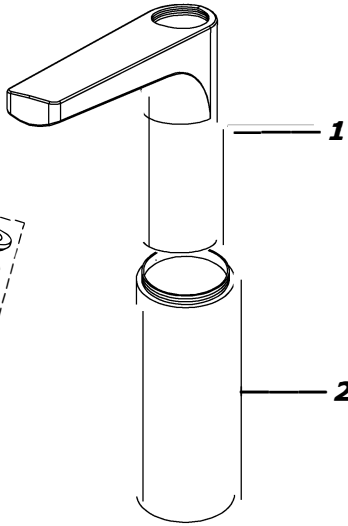

### Technical Specifications

Finish	Chrome
Manufacturer Warranty	10 Year
Flow Rate	(at 3 bar) 9 L/min
Water Connection Flex Dimension	3/8"
Product Standard	TS EN 817 (Single Control)
Body Raw Material	Brass
Aerator Type	M24X1 Male Threaded
Operation Type	Ceramic Disc Cartridge Ø35 mm With Leg Direct Flex Inlet
Number Of Control Handle	Single
Material Of Control Handle	Metal
Max. Performance Pressure	10 Bar
Suggested Performance Pressure	3 Bar
Min. Performance Pressure	0.5 Bar
Suggested Min. Pressure	1 Bar
Max. Performance Temperature	80°C
Suggested Performance Temperature	60°C
Installation Connection Type	Countertop
Spout Length	190 mm
Spout Height	
Water Connection Flex Length	60 cm
Dimension Of Base Rosette	50 mm x 50 mm
Number Of Loom Holes For Assembly	1
Loom Hole Diameter	Ø33±1 mm
Max. Loom Thickness	40 mm
Spout / Pipe Type	Fix
Product Total Height	365 mm

# AZURE TALL LAVABO BATARYASI - 15680151 ~

Sıra	Adet	Parça/Grup Adı	Kod No	Ölçe	Malzeme
15	1	Setuskur	12010490	M5x8	AISI-304
14	1	Bıçe	12011290	Ø7,6	
13	1	Flex 60cm	13080190	M 10x1-3/8"	
12	1	Faturalı Somun	12140120	M32x1,5	
11	1	Tespit Plaka Contası	12450150	Ø4,3xØ3,3x3	NBR
10	1	Alt Bağlantı Burcu	12150030	M36x1,5-M32x1,5	
9	1	O-Ring	12011130	Ø40,87xØ3,53	NBR
8	1	Alt Gövde Tabanı	12680031		
7	1	Perlatör Gr.	13010191	M24x1	
6	1	Kumanda Kol Gr.	13680041		
5	1	Kartuş Rözetü	12010381	M37x1 25	CuZn40Pb2
4	1	Baskı Somunu	12020360	M37x1 25	Plastik
3	1	Kartuş (Flex Girişli)	12011390	Ø35	
2	1	Alt Gövde	12490241	L=140	
1	1	Gövde	12680151		