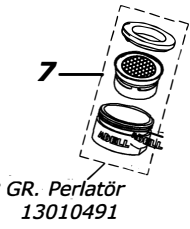

### Technical Specifications

Finish	Chrome
Manufacturer Warranty	10 Year
Flow Rate	(at 3 bar) 9 L/min
Water Connection Flex Dimension	3/8"
Product Standard	TS EN 817 (Single Control)
Body Raw Material	Brass
Aerator Type	M24X1 Male Threaded
Operation Type	Ceramic Disc Cartridge Ø35 mm With Leg Direct Flex Inlet
Number Of Control Handle	Single
Material Of Control Handle	Metal
Max. Performance Pressure	10 Bar
Suggested Performance Pressure	3 Bar
Min. Performance Pressure	0.5 Bar
Suggested Min. Pressure	1 Bar
Max. Performance Temperature	80°C
Suggested Performance Temperature	60°C
Installation Connection Type	Countertop
Spout Length	190 mm
Spout Height	
Water Connection Flex Length	60 cm
Dimension Of Base Rosette	50 mm x 50 mm
Number Of Loom Holes For Assembly	1
Loom Hole Diameter	Ø33±1 mm
Max. Loom Thickness	40 mm
Spout / Pipe Type	Fix
Product Total Height	365 mm

# AZURE TALL LAVABO BATARYASI - 15680151 ~

Sıra	Adet	Parça/Grup Adı	Kod No	Ölçe	Malzeme
15	1	Setuskur	12010490	M5x8	AISI-304
14	1	Bıçe	12011290	Ø7,6	
13	1	Flex 60cm	13080190	M 10x1-3/8"	
12	1	Faturalı Somun	12140120	M32x1,5	
11	1	Tespit Plaka Contası	12450150	Ø4,3xØ3,3x3	NBR
10	1	Alt Bağlantı Burcu	12150030	M36x1,5-M32x1,5	
9	1	O-Ring	12011130	Ø40,87xØ3,53	NBR
8	1	Alt Gövde Tabanı	12680031		
7	1	Perlatör Gr.	13010191	M24x1	
6	1	Kumanda Kol Gr.	13680041		
5	1	Kartuş Rözetü	12010381	M37x1 25	CuZn40Pb2
4	1	Baskı Somunu	12020360	M37x1 25	Plastik
3	1	Kartuş (Flex Girişli)	12011390	Ø35	
2	1	Alt Gövde	12490241	L=140	
1	1	Gövde	12680151		