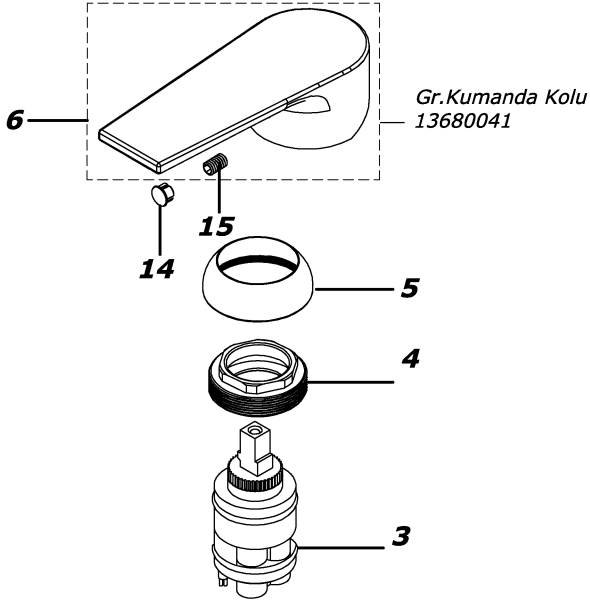

### Technical Specifications

Finish	Chrome
Manufacturer Warranty	10 Year
Flow Rate	(at 3 bar) 9 L/min
Water Connection Flex Dimension	3/8"
Product Standard	TS EN 817 (Single Control)
Body Raw Material	Brass
Aerator Type	M24X1 Male Threaded
Operation Type	Ceramic Disc Cartridge Ø35 mm With Leg Direct Flex Inlet
Number Of Control Handle	Single
Material Of Control Handle	Metal
Max. Performance Pressure	10 Bar
Suggested Performance Pressure	3 Bar
Min. Performance Pressure	0.5 Bar
Suggested Min. Pressure	1 Bar
Max. Performance Temperature	80°C
Suggested Performance Temperature	60°C
Installation Connection Type	Countertop
Spout Length	190 mm
Spout Height	
Water Connection Flex Length	60 cm
Dimension Of Base Rosette	50 mm x 50 mm
Number Of Loom Holes For Assembly	1
Loom Hole Diameter	Ø33±1 mm
Max. Loom Thickness	40 mm
Spout / Pipe Type	Fix
Product Total Height	365 mm

# AZURE TALL LAVABO BATARYASI - 15680151 ~

Sıra	Adet	Parça/Grup Adı	Kod No	Ölçe	Malzeme
15	1	Setuskur	12010490	M5x8	AISI-304
14	1	Bıçe	12011290	Ø7,6	
13	1	Flex 60cm	13080190	M 10x1-3/8"	
12	1	Faturalı Somun	12140120	M32x1,5	
11	1	Tespit Plaka Contası	12450150	Ø4,3xØ3,3x3	NBR
10	1	Alt Bağlantı Burcu	12150030	M36x1,5-M32x1,5	
9	1	O-Ring	12011130	Ø40,87xØ3,53	NBR
8	1	Alt Gövde Tabanı	12680031		
7	1	Perlatör Gr.	13010191	M24x1	
6	1	Kumanda Kol Gr.	13680041		
5	1	Kartuş Rözetü	12010381	M37x1 25	CuZn40Pb2
4	1	Baskı Somunu	12020360	M37x1 25	Plastik
3	1	Kartuş (Flex Girişli)	12011390	Ø35	
2	1	Alt Gövde	12490241	L=140	
1	1	Gövde	12680151		